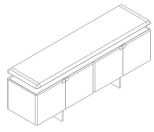

■ T17201X

■ T17202X

■ T17203X

■ T17204X

■ T172R2X

ALL PICTURES SHOWN ARE FOR ILLUSTRATIVE PURPOSE ONLY. ACTUAL PRODUCT MAY VARY DUE TO PRODUCT ENHANCEMENT.

**SCHEMATICS**

**SIDEBOARD**

53cm x 200cm H 73cm  
20,87" x 78,74" H 28,74"

53cm x 200cm H 88cm  
20,87" x 78,74" H 34,65"

**SHOWCASE**

53cm x 90cm H 130cm  
20,87" x 35,43" H 51,18"

**RECTANGULAR FIXED**

95cm x 200cm H 74cm  
37,4" x 78,74" H 29,13"

105cm x 260cm H 74cm  
41,34" x 102,36" H 29,13"

**RECTANGULAR DESK**

60cm x 180cm H 73cm  
23,62" x 70,87" H 28,74"

**FINISHINGS**

**Frame finishing**

WALNUT

SMOKED OAK

TRANSPARENT