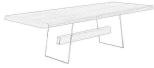

53cm x 200cm H 73cm  
20,87" x 78,74" H 28,74"

53cm x 200cm H 88cm  
20,87" x 78,74" H 34,65"

**SHOWCASE**

53cm x 90cm H 130cm  
20,87" x 35,43" H 51,18"

**RECTANGULAR FIXED**

95cm x 200cm H 74cm  
37,4" x 78,74" H 29,13"

105cm x 260cm H 74cm  
41,34" x 102,36" H 29,13"

**RECTANGULAR DESK**

60cm x 180cm H 73cm  
23,62" x 70,87" H 28,74"

**FINISHINGS**

**Frame finishing**

WALNUT

SMOKED OAK

TRANSPARENT